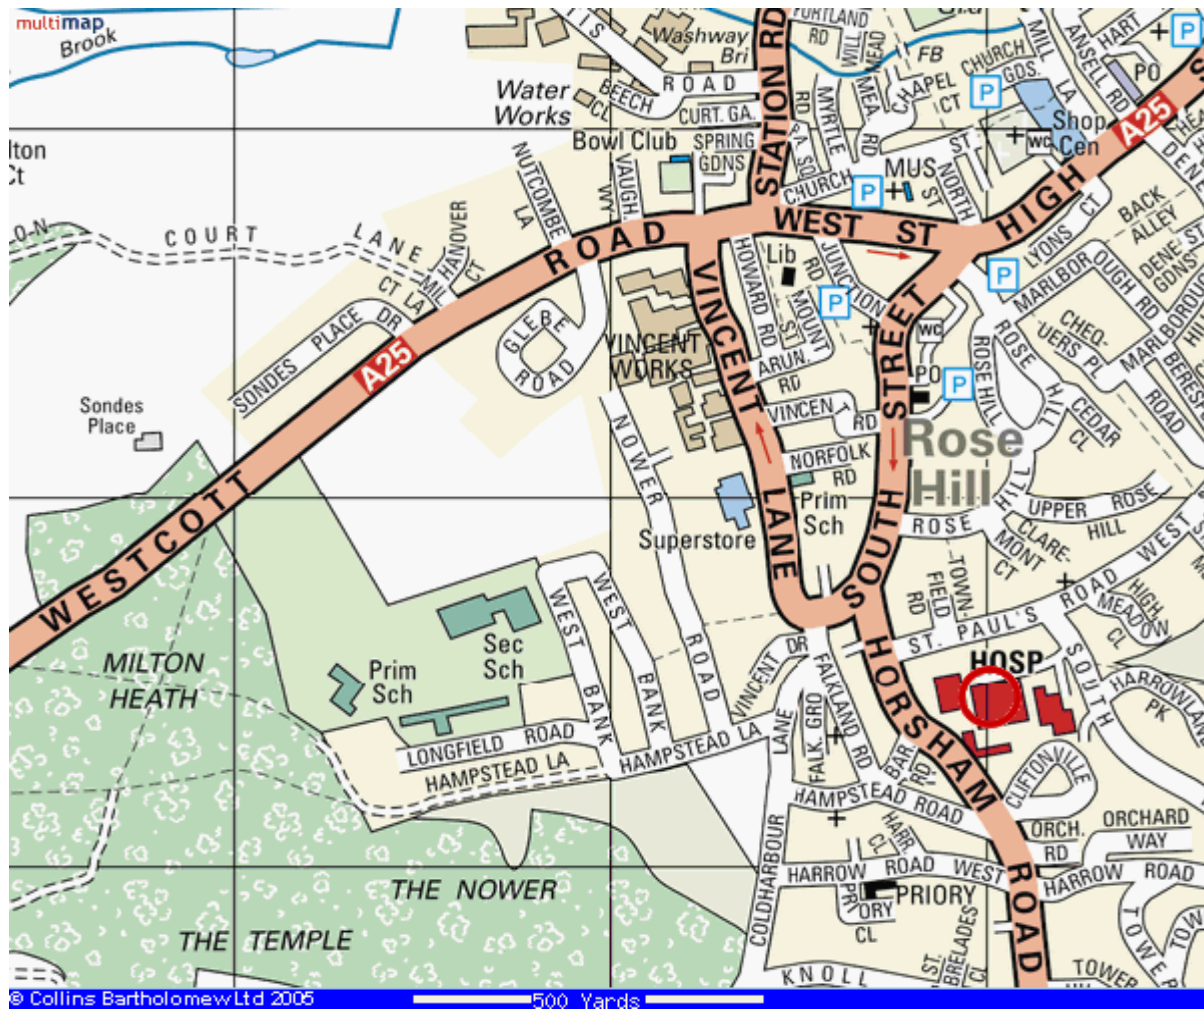

A Multimap Map of RH42AA at 1:10000 Scale

**Multimap.com is the European leader in online mapping services.**

We hope that you find Multimap's mapping services helpful and easy to use. Please note, however, that the maps should be used as a guide only. In particular, the red circle may indicate the centre of the area covered by the postcode selected, rather than the precise location of an address. Multimap.com and its suppliers assume no responsibility for any loss or delay resulting from use of our services. If you do find an error or omission, please let us know; we try to provide the best service possible. Please also note that Multimap grants you permission to make up to 10 copies of our maps for personal use only; if you require more copies, please write to [info@multimap.com](mailto:info@multimap.com) with your request.